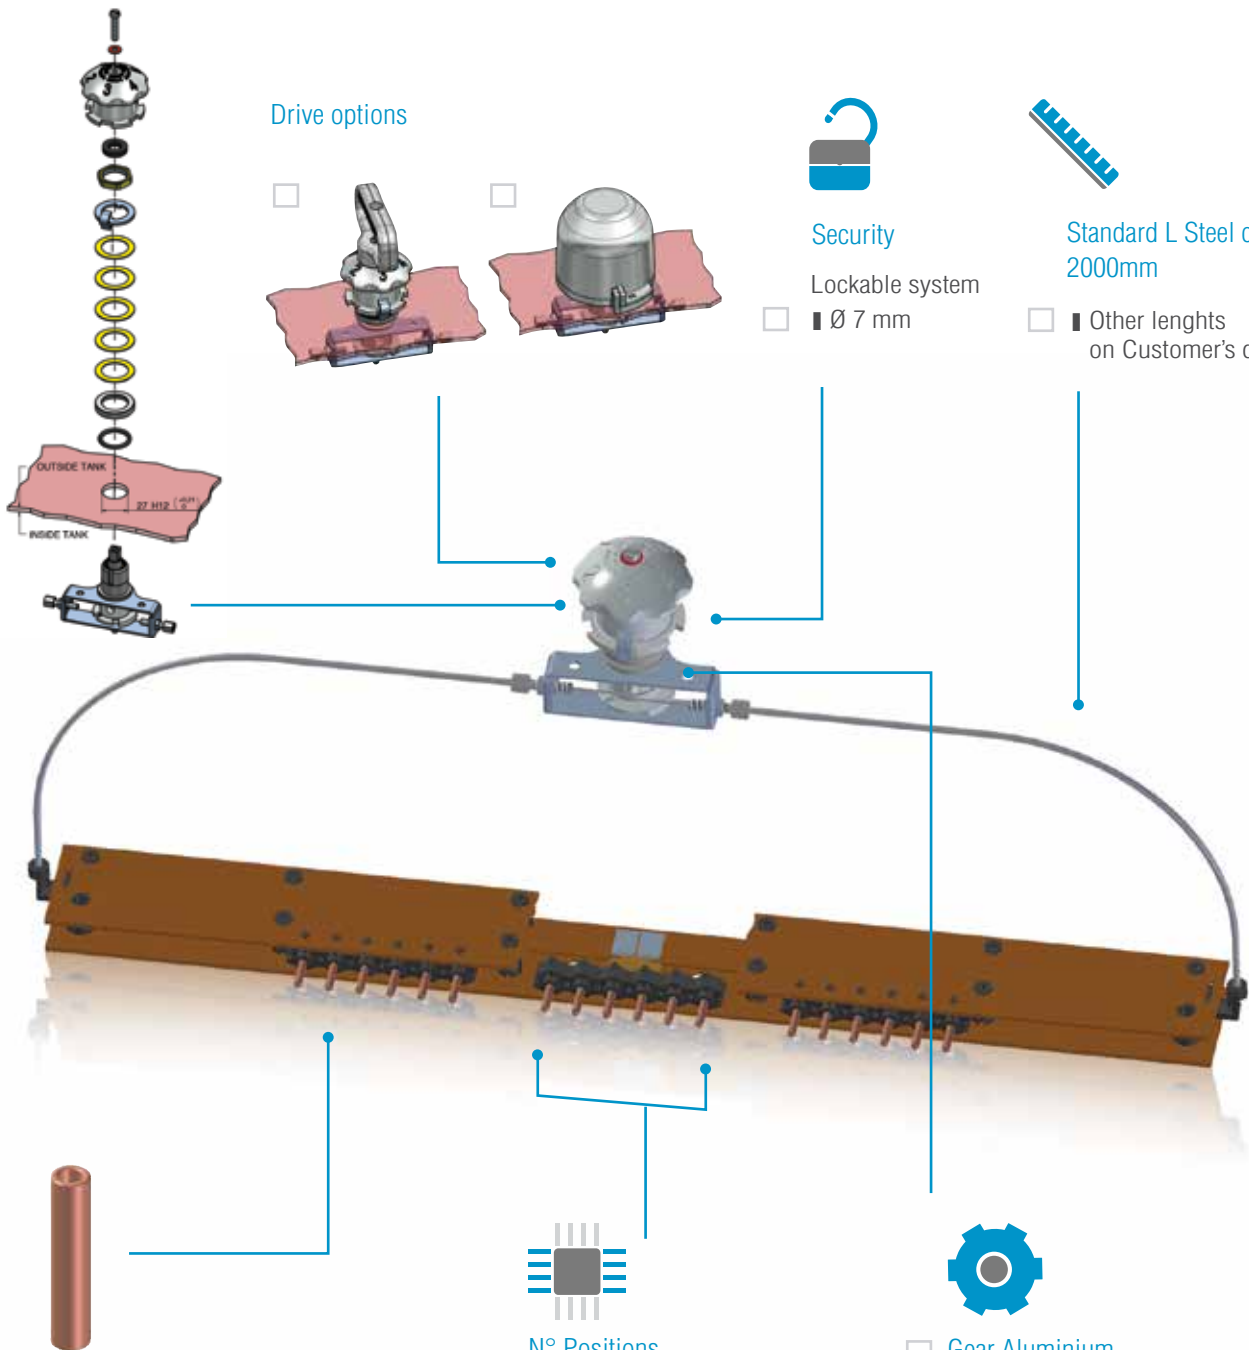

MODEL 099

Drive options

Security

Lockable system

Ø 7 mm

Standard L Steel cable
2000mm

Other lengths
on Customer's demand

- 30A
- 60A
- On request silver plated

N° Positions

2 ÷ 7

Gear Aluminium

Voltage Max (kV)

- 24
- 36

Basic Connection
(page 30)

- A
- B
- C
- D
- E
- F
- G
- H
- I
- L

Standard
IEC 60214