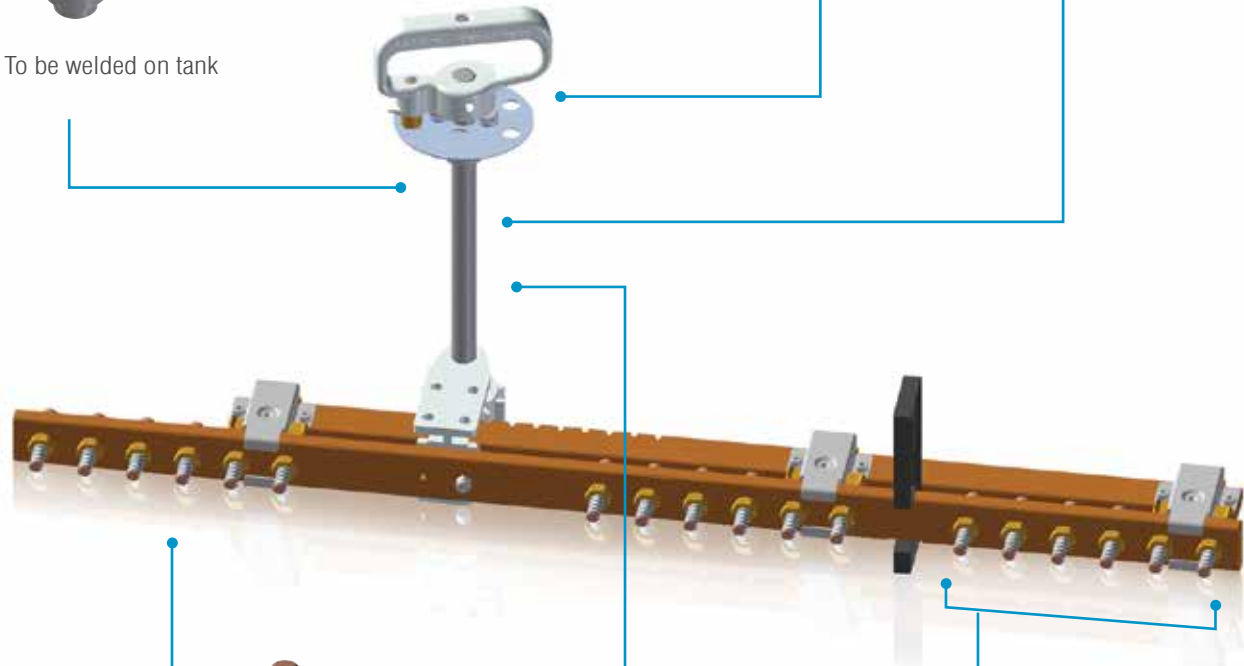

## Security

Lockable system

Ø 6mm

## Standard L 150mm

Other dimensions on Customer's demand

To be welded on tank

- 10A
- 30A
- 60A
- 150A

150A

Gear Aluminium