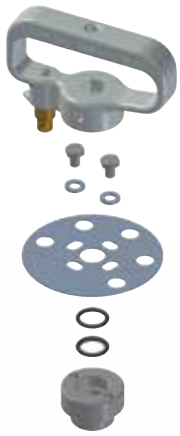

# MODEL 095

## Drive options

CAP

## Security

Lockable system

Ø 6mm

## Standard L 150mm

Other dimensions on Customer's demand

To be welded on tank

- 10A
- 30A
- 60A
- 150A

150A

Gear Aluminium